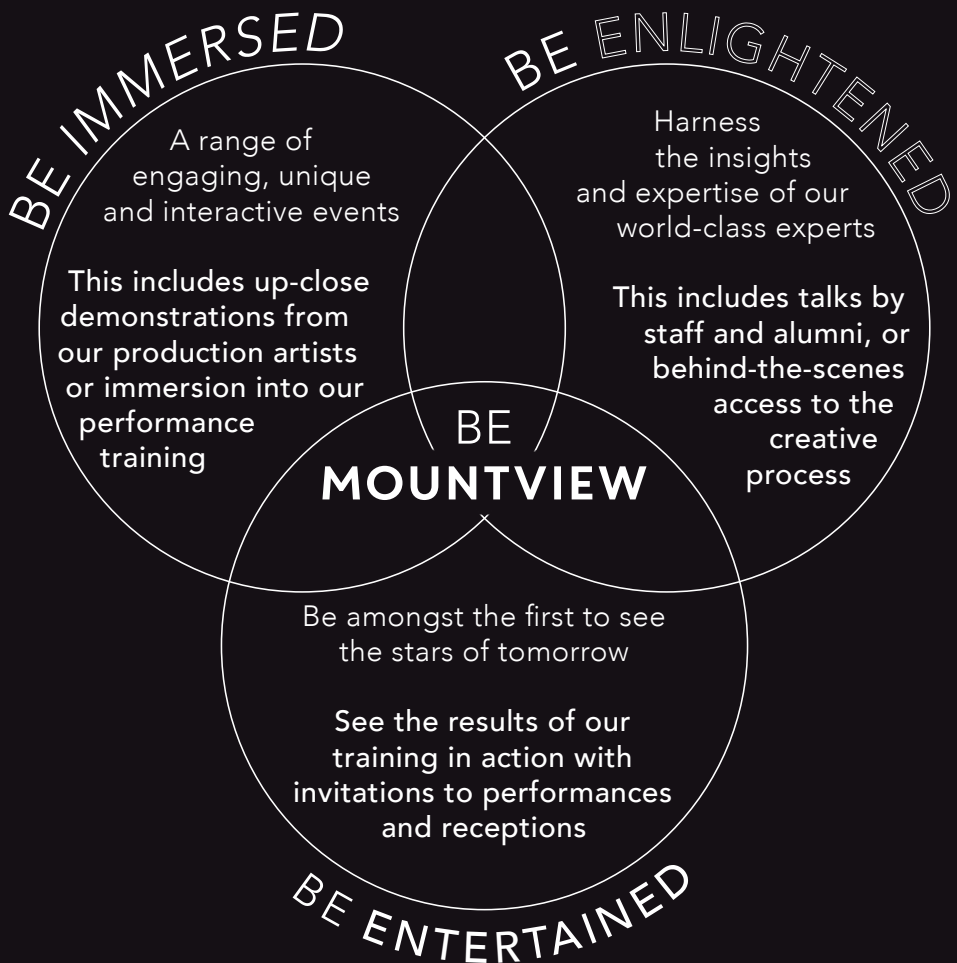

CHARLIE HEPTINSTALL

BA (Hons) Performance - Acting 2020
As seen in *Doctors* (BBC One)

Photo: Ellie Ramsden

BE MOUNTVIEW

Become a Patron and experience Mountview in a whole new light. Events and activities will change year-on-year, each offering an authentic Mountview experience, and will be programmed around the following themes: